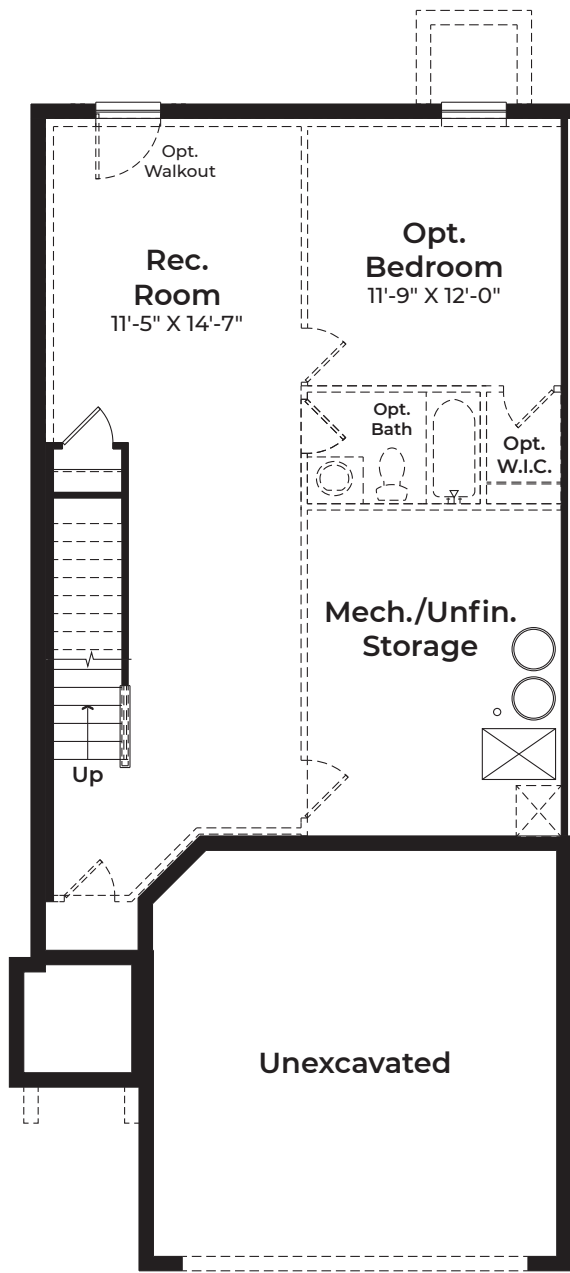

# The Ramsay

3 Bedrooms | 2.5 Bathrooms | 2-Car Garage | 2,025 SF

FOUNDATION

DUPLEX STREET SCENE

BASE PRICE .....
HOMESITE NUMBER .....
HOMESITE PREMIUM .....
OPTIONS .....
TOTAL .....

MAIN LEVEL

UPPER LEVEL