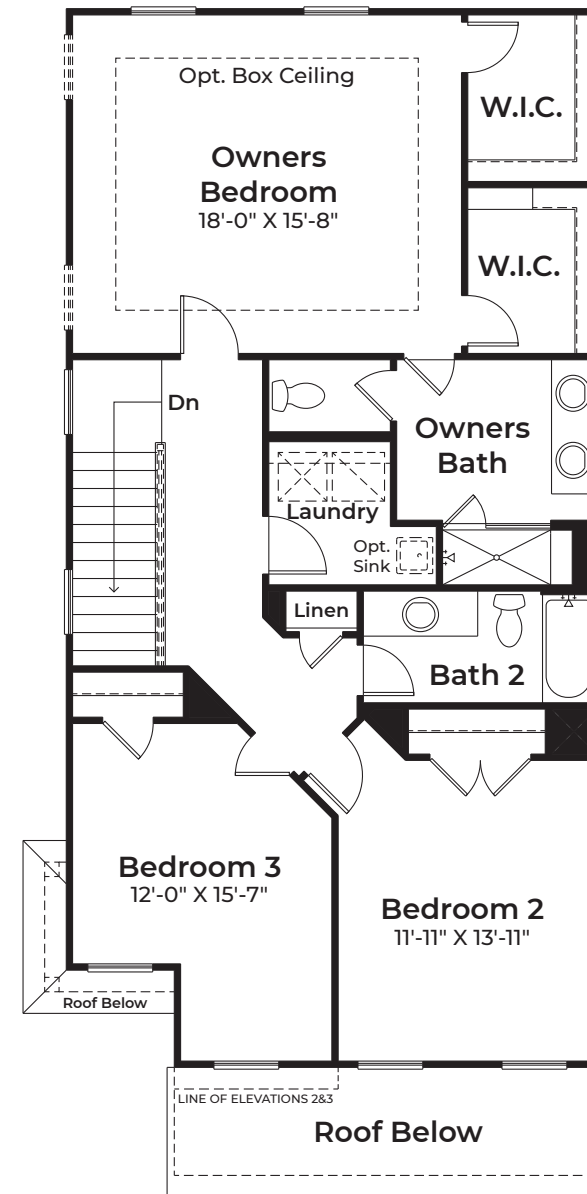

# The Ramsay

3 Bedrooms | 2.5 Bathrooms | 2-Car Garage | 2,025 SF

FOUNDATION

DUPLEX STREET SCENE

BASE PRICE .....
HOMESITE NUMBER .....
HOMESITE PREMIUM .....
OPTIONS .....
TOTAL .....

MAIN LEVEL

UPPER LEVEL