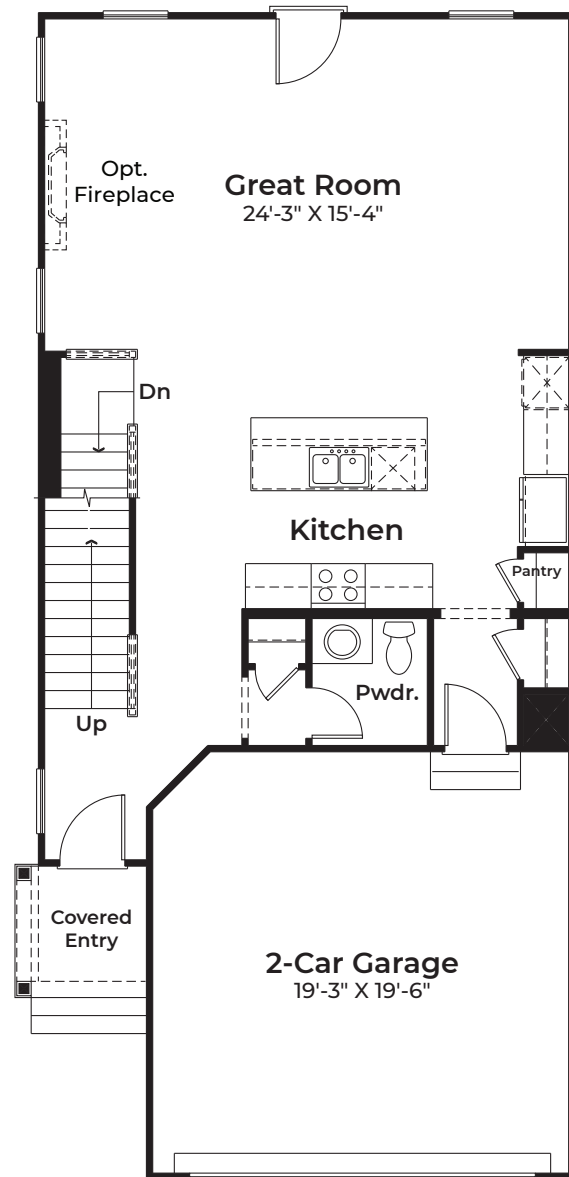

# The Ramsay

3 Bedrooms | 2.5 Bathrooms | 2-Car Garage | 2,025 SF

FOUNDATION

DUPLEX STREET SCENE

BASE PRICE .....
HOMESITE NUMBER .....
HOMESITE PREMIUM .....
OPTIONS .....
TOTAL .....

MAIN LEVEL

UPPER LEVEL